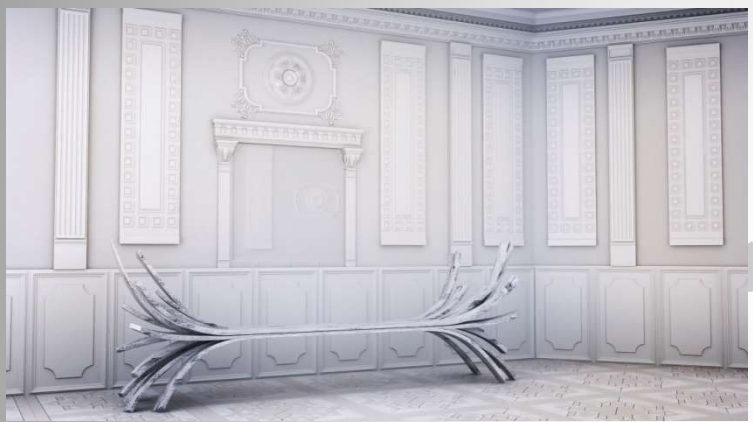

ESTÚDIO **TIAGO CURIONI**

OUR PRODUCT'S DNA IS EXPERIMENTATION

ORIGAMI
2014

ANGEL
2015

NOEMIA
2015

VELVET
2016

BLACK SHEEP
2016

SAVANA
2017